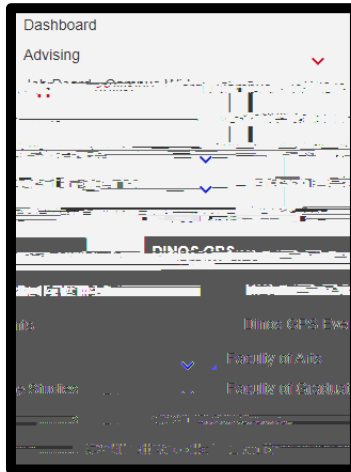

Figure 2 Elevate Dashboard menu with Dinos GPS.

Select which service you would like to access from the Dinos GPS sub-menu.

Figure 3 Dinos GPS sub-menu in Elevate with Dinos GPS Appointments selected.

Choose a booking option such as

Figure 4 Booking options for elevate appointments.